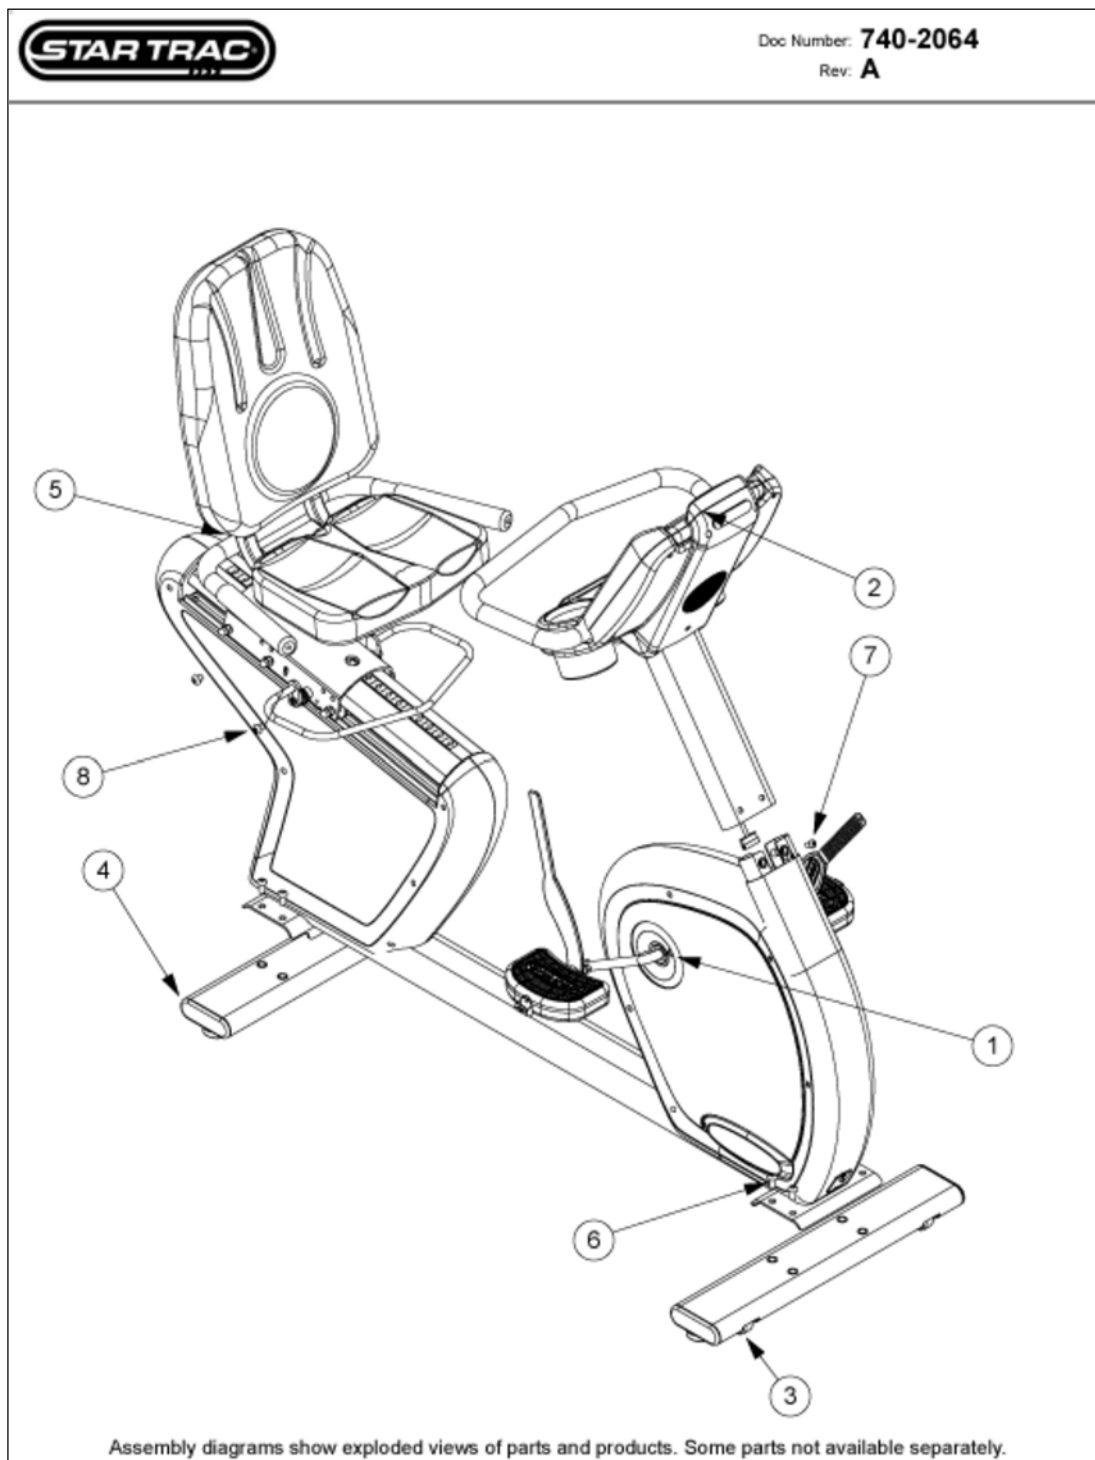

CARDIO • Bike • S Series Bike • S-RB

Recumbent Bike

Slide: 1-5-25-58 • PD ID: 1059 • PROD Link ID: • D ID: 455

October 21, 2009

Recumbent Bike

Callout	Part Number:	Description
1	740-2063	ASSY, MAIN FRAME, SPORT RB
2	740-2061	ASSY, CONSOLE/HANDLEBAR, ST,
3	740-2022	ASSY, FRONT FEET, SPORT BIKE
4	740-2023	ASSY, BACK FEET, SPORT BIKE
5	740-2065	ASSY, SEAT, RECUMBENT ST, RB
6	110-3411	SCREW, M10X20,BHC,HK,SS
7	110-3418	SCREW, M8X1.25X16, BHC, HK, SS
8	110-3231	SCREW, M10X12 BHC, HE, ISO7380

Parts are subject to availability. Part pricing may change with or without notice.
Check the Star Trac Support Website <http://support.startrac.com> for current part pricing.

October 21, 2009