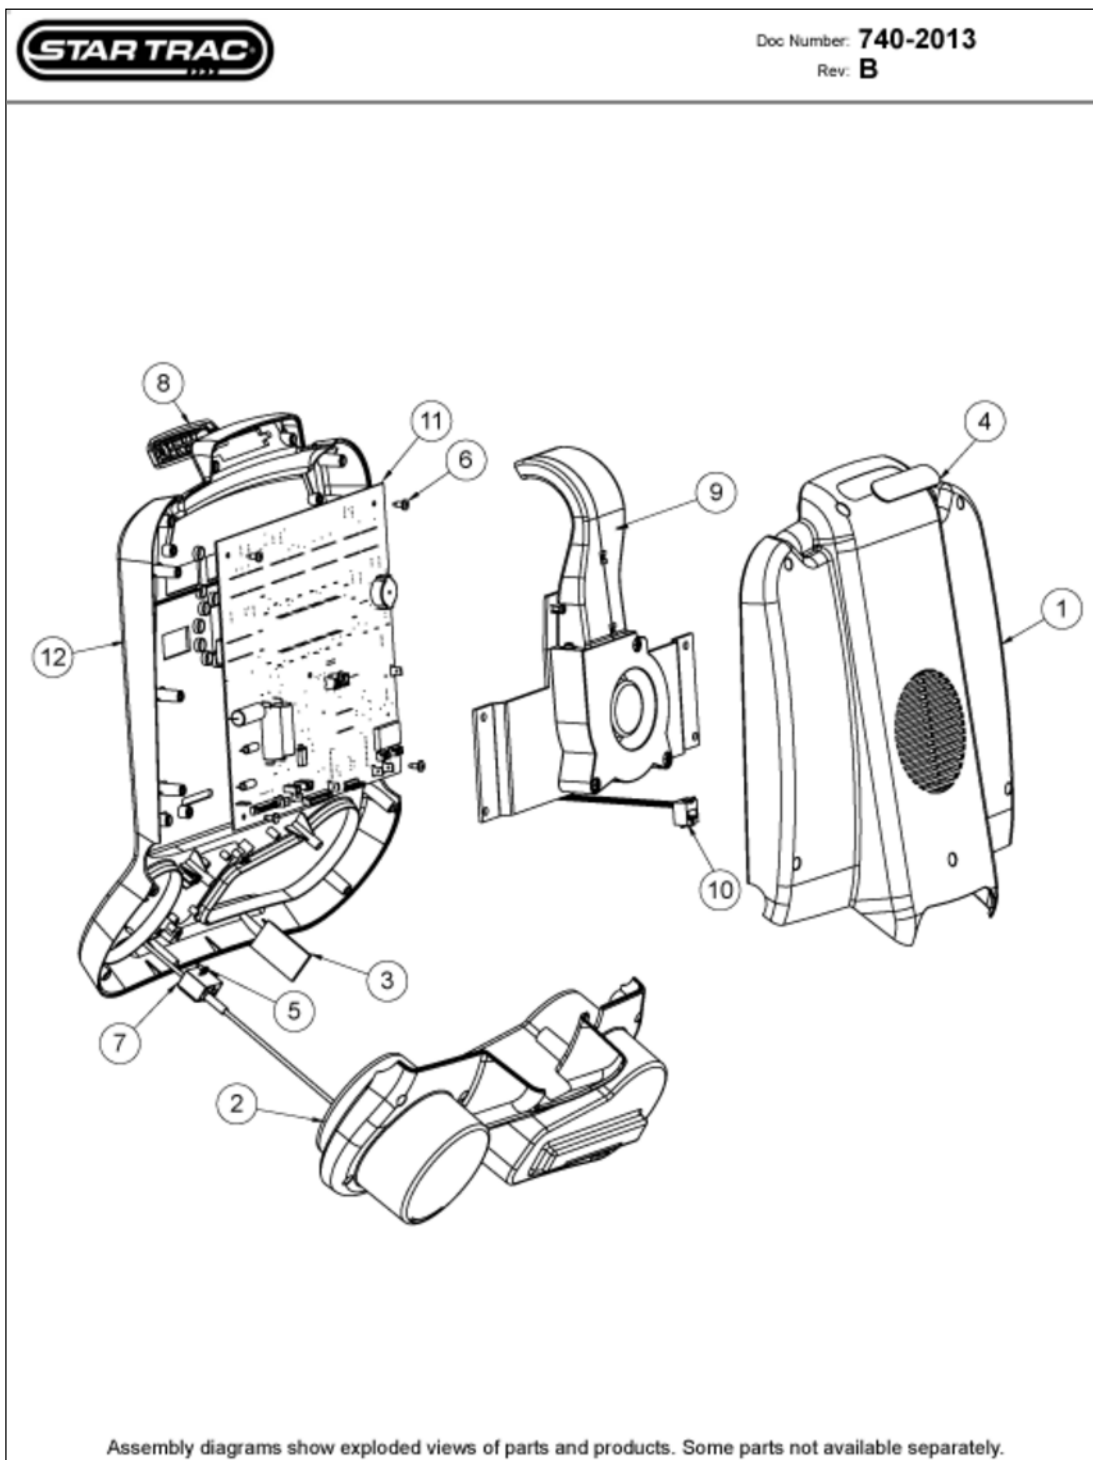

CARDIO • Bike • S Series Bike • S-RB

Display & Electronic

Slide: 1-5-25-58 • PD ID: 1059 • PROD Link ID: • D ID: 433

October 21, 2009

Display & Electronic

Callout	Part Number:	Description
1	020-6411	DISP HOUSING, BACK, PB6K
2	020-6416	DISP HOUSING, BOTTOM, PB6K
3	020-6460	WINDOW, IR READER
4	050-1887	LABEL, LOGO, ST, PRO BIKE
5	110-3163	SCREW, M3X0.5X8 PHT, PH, CS, ZI
6	110-3252	SCREW, M4X0.7X10L,PHT,PH,CS,BO
7	715-3518-KT	KIT, CABLE, POLAR RECEIVER,PRO
8	718-1107	AIR VENT LOUVER ASSY, W/SCREWS
9	718-1122-KT	KIT, ASSY, FAN,UB/RB PRO
10	721-0033	PHONE JACK ASSY, C-SAFE, NR-BK
11	740-0001	ASSY, DISPLAY, SPORT BIKE/
12	740-2012	ASSY, KEYPAD & PLAS, SP BIKE/TBT
13	740-2013	*ALT* USE PART # 740-0001

Parts are subject to availability. Part pricing may change with or without notice.
Check the Star Trac Support Website <http://support.startrac.com> for current part pricing.

October 21, 2009