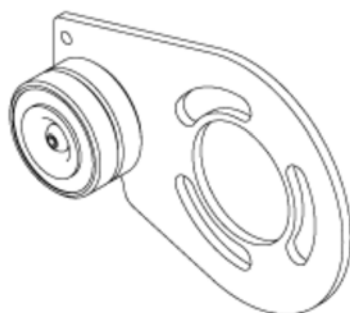

Parts are subject to availability. Part pricing may change with or without notice.
Check the Star Trac Support Website <http://support.startrac.com> for current part pricing.

October 21, 2009

CARDIO • Bike • S Series Bike • S-RB

Idler Assy

Doc Number: **718-1095**
Rev: **B**

① Idler Assy

Assembly diagrams show exploded views of parts and products. Some parts not available separately.

Idler Assy

Callout Part Number:	Description
1 718-1095	IDLER ADJ ASSY