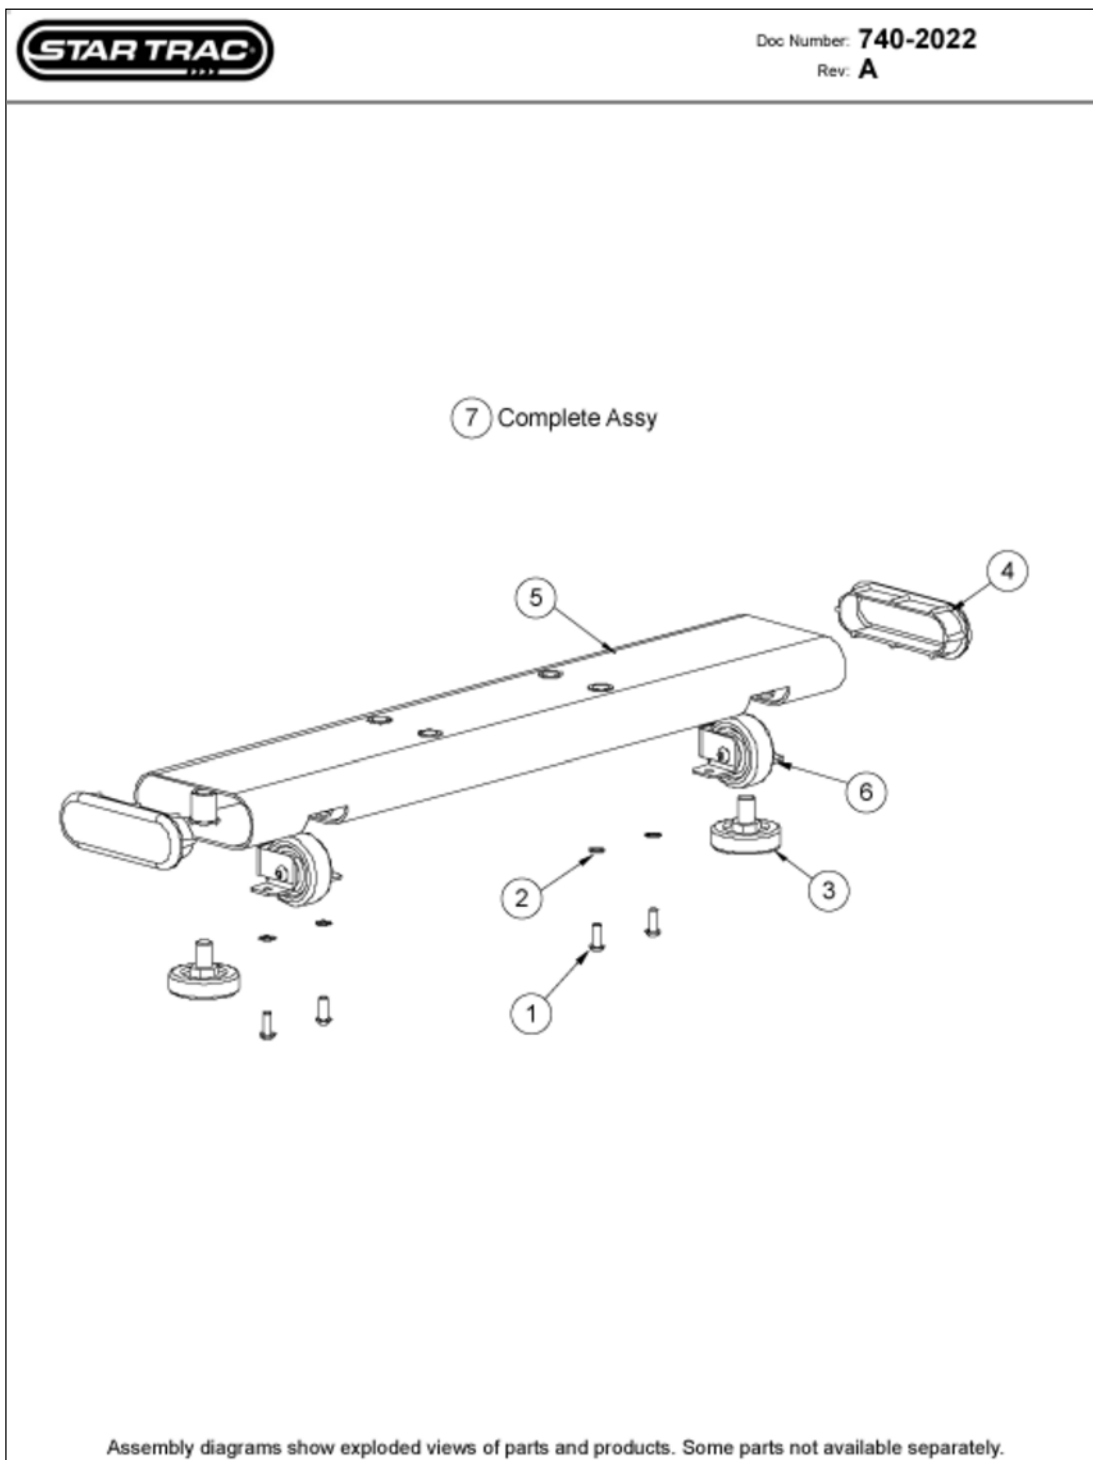

CARDIO • Bike • S Series Bike • S-RB

Front Foot Assy

Slide: 1-5-25-58 • PD ID: 1059 • PROD Link ID: • D ID: 436

October 21, 2009

Front Foot Assy

Callout	Part Number:	Description
1	110-3173	SCREW, M6X16, BHC, HE, ISO7380
2	120-3257	WASHER, M6 TEETH
3	140-3247	FOOT, ADJ/LEVEL
4	740-2024	CAP, OVAL, FEET, SP BK
5	740-2022	ASSY, FRONT FEET, SPORT BIKE
6	740-2027	ASSY, WHEEL, SPORT BIKE
7	740-2022	ASSY, FRONT FEET, SPORT BIKE

Parts are subject to availability. Part pricing may change with or without notice.
Check the Star Trac Support Website <http://support.startrac.com> for current part pricing.

October 21, 2009