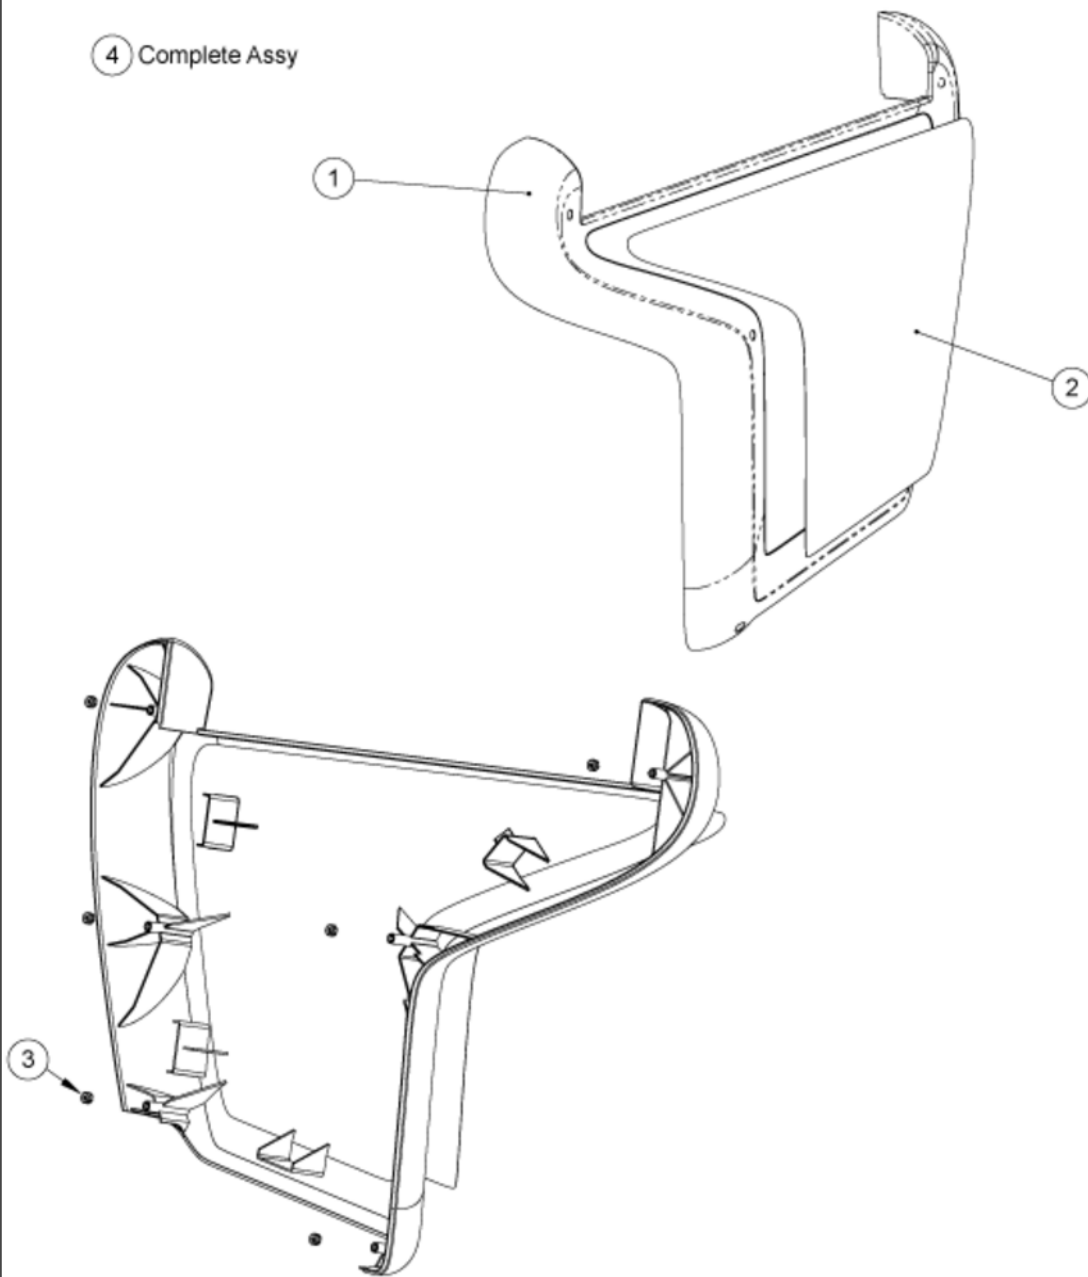

Shroud Kit

Recumbent

Rear Right

Doc Number: 720-0084-02

Rev: A

4 Complete Assy

Assembly diagrams show exploded views of parts and products. Some parts not available separately.

Shroud Kit