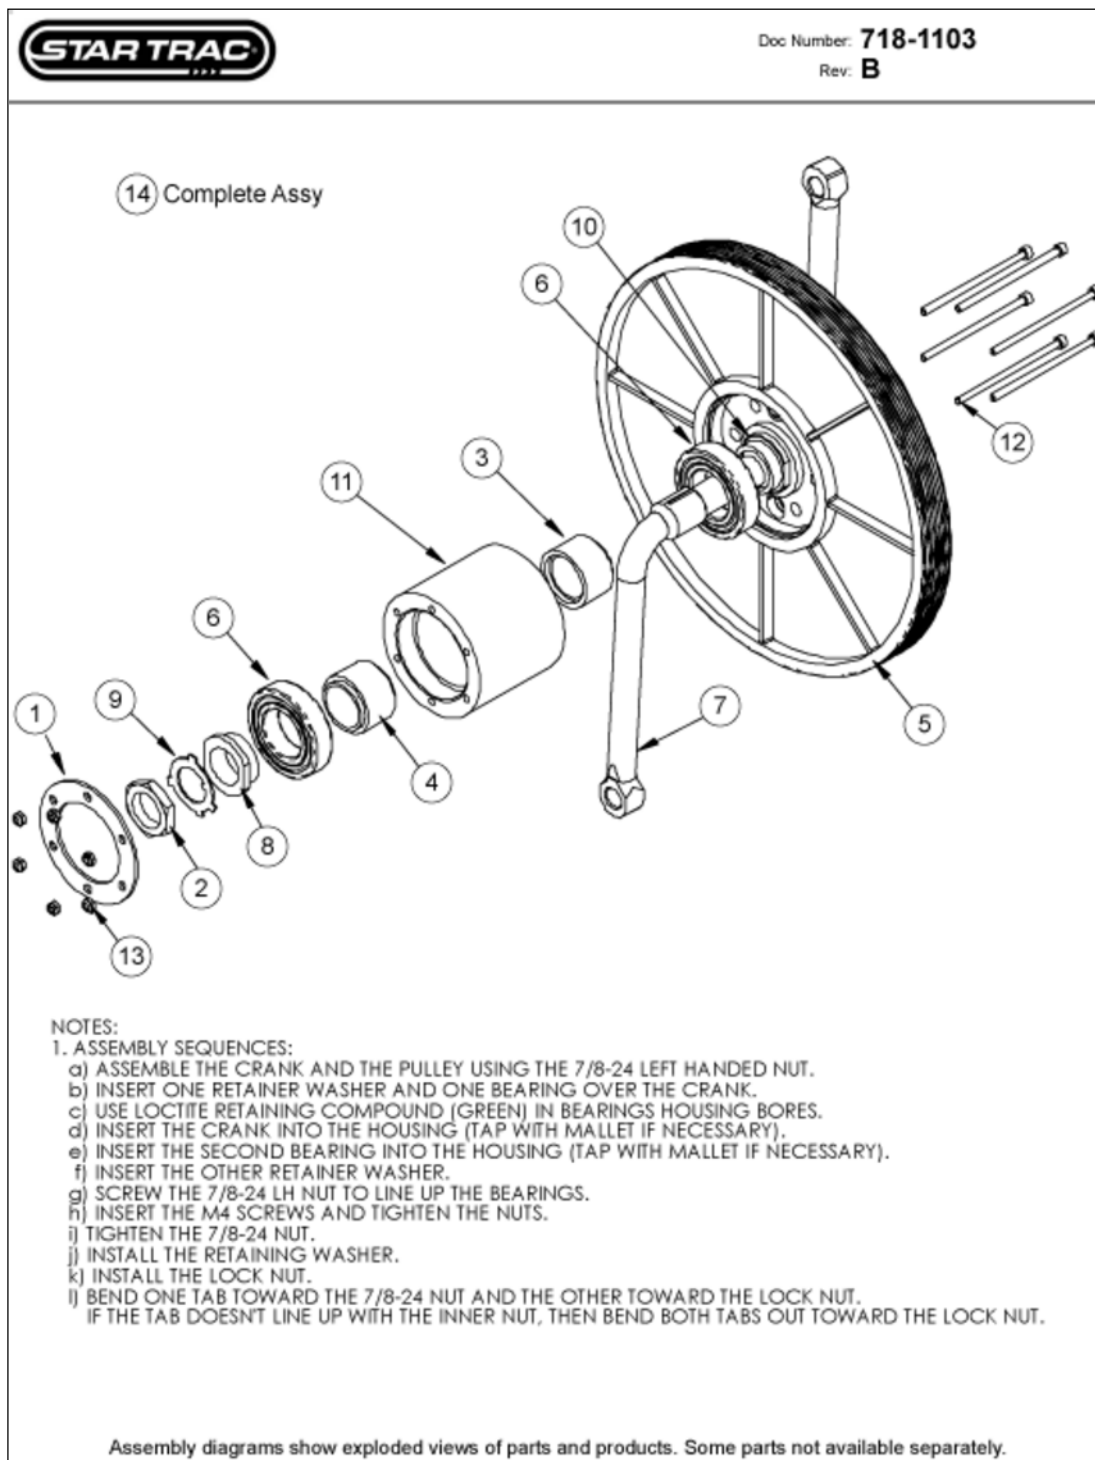

CARDIO • Bike • S Series Bike • S-RB

Crank Assy

Slide: 1-5-25-58 • PD ID: 1059 • PROD Link ID: • D ID: 403

October 21, 2009

Crank Assy

Callout	Part Number:	Description
1	020-6501	WASHER (BEARING HOUSING)
2	110-3255	NUT, JAM, 7/8-24, UNS, LEFT
3	120-3282	SPACER 1, CRANK, UB/RB PRO
4	120-3283	SPACER 2, CRANK UB/RB PRO
5	130-1701	PULLEY, 8J, 260MM
6	130-1707	BEARING, 30X55X13MM, 6006 2RS1
7	140-3249	CRANK, PB6K
8	110-3254	NUT, 15/16-24, UNS, RIGHT
9	720-0042	RETAINER WASHER BIKE CRANK
10	110-3253	NUT, 7/8-24 UNS, LEFT HAND THD
11	020-6403	HOUSING, BEARING
12	110-3247	SCREW, SHCS, M4 X .7 X 80
13	110-3246	NUT, NYLON-INSERT, M4 X.7
14	800-4004	CRANK ASSY W/PULLEY

Parts are subject to availability. Part pricing may change with or without notice.
Check the Star Trac Support Website <http://support.startrac.com> for current part pricing.

October 21, 2009