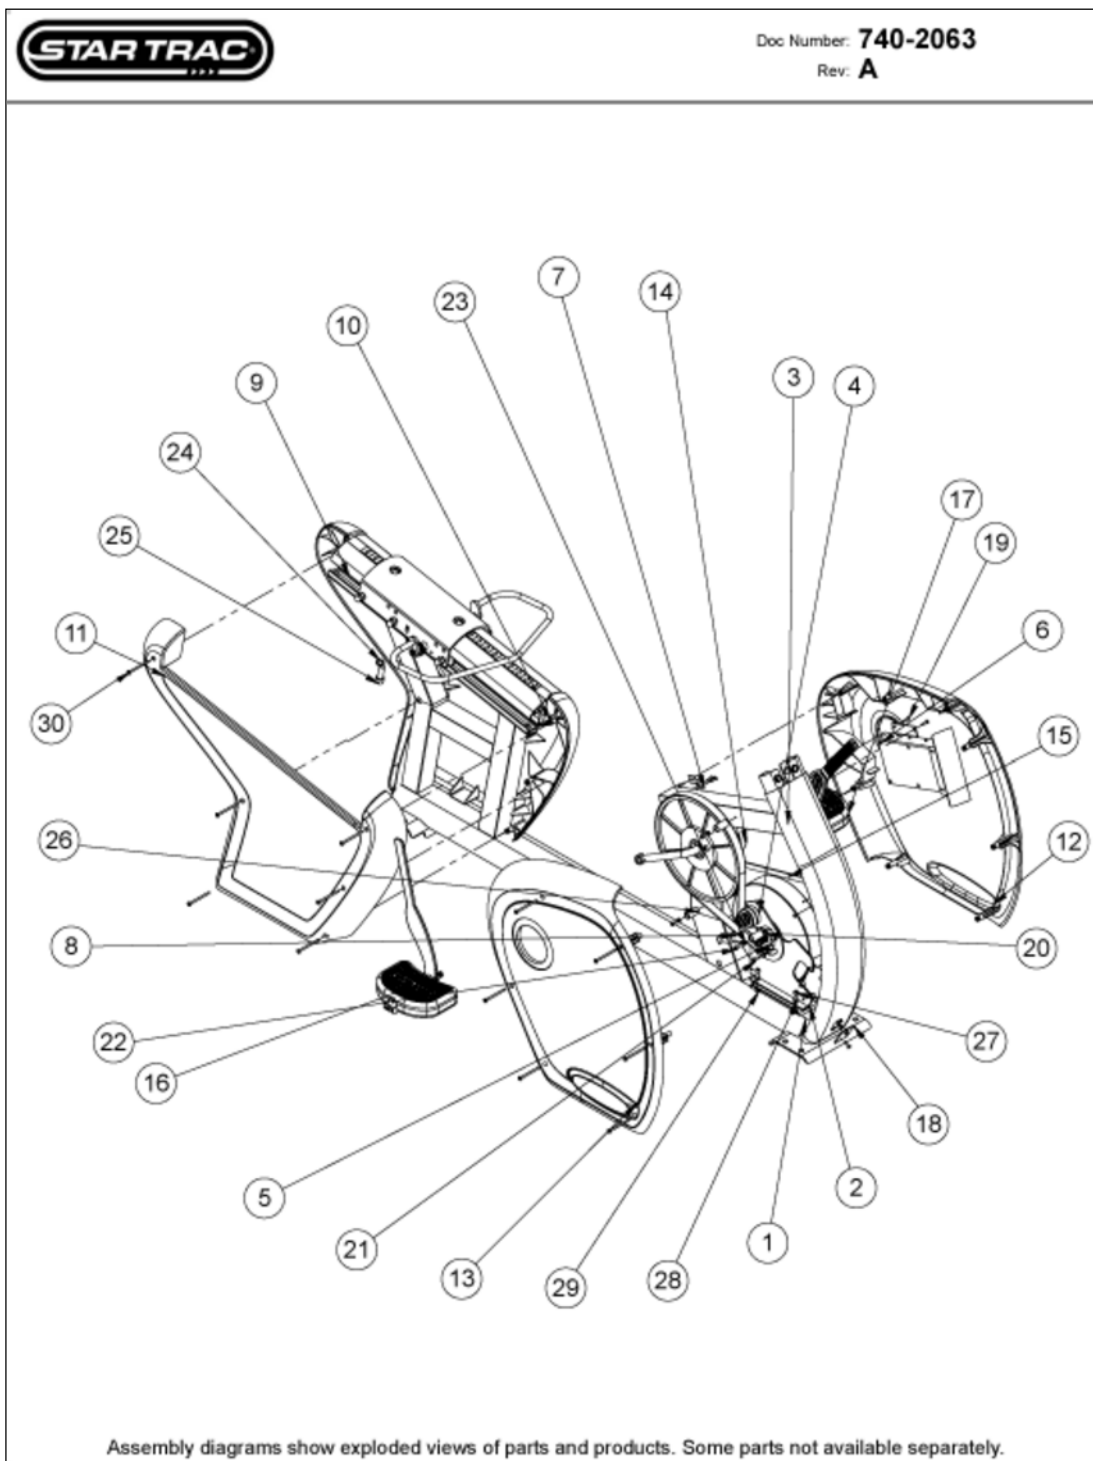

CARDIO • Bike • S Series Bike • S-RB

Main Frame Assy Recumbent

Main Frame Assy Recumbent

Callout	Part Number:	Description
1	740-2031	WELDMENT, FRAME, SPORT RB
2	800-4037	BRAKE ASSY KIT, PB6K
3	800-4004	CRANK ASSY W/PULLEY
4	718-1095	IDLER ADJ ASSY
5	130-1699	BELT, 410J7
6	740-0002	ASSY, LCB W/HEATSINK, SPORT BK
7	140-3250	BRKT, ANGLE, 4M
8	140-3243	SPRING, EXT
9	720-0073	SEAT TRACK ASSY
10	800-4008	SHROUD KIT (REAR-LT-RT), RB6K
11	800-4008	SHROUD KIT (REAR-LT-RT), RB6K
12	800-4007	SHROUD KIT (FRT-LT-RT), RB6K
13	800-4007	SHROUD KIT (FRT-LT-RT), RB6K
14	020-6502	CUP, SHROUD COVER
15	020-6552	BRKT, CABLES CLAMP
16	718-5085-KT	PEDAL SET, W/STRAP LT+RT
17	718-5085-KT	PEDAL SET, W/STRAP LT+RT
18	740-2059	ASSY, MAIN HARNESS, UB
19	110-3146	SCREW, 6-32X2.0" RHMS
20	140-3248	WASHER, M4 W/FLANGE
21	110-3177	SCREW, M5X16, SHC,HE,ISO4762
22	110-3230	SCREW, M5X20, SCH,HE,ISO4762
23	120-3252	WASHER, M5 ISO 7089
24	120-3255	WASHER, M12 LOCK ISO
25	110-3179	SCREW, M12X35 SHC, HE, ISO4762
26	120-3254	SPACER, SHROUD, RB,PRO BIKE
27	110-3171	SCREW, M6X20, SHC,HE,ISO4762
28	120-3246	WASHER, M6 ISO 7089
29	110-3236	NUT, M6XP1.0 UNLOCK
30	110-3167	SCREW, M4X0.7X64L, PHT,PH,CS,ZI

Parts are subject to availability. Part pricing may change with or without notice.
Check the Star Trac Support Website <http://support.startrac.com> for current part pricing.

October 21, 2009