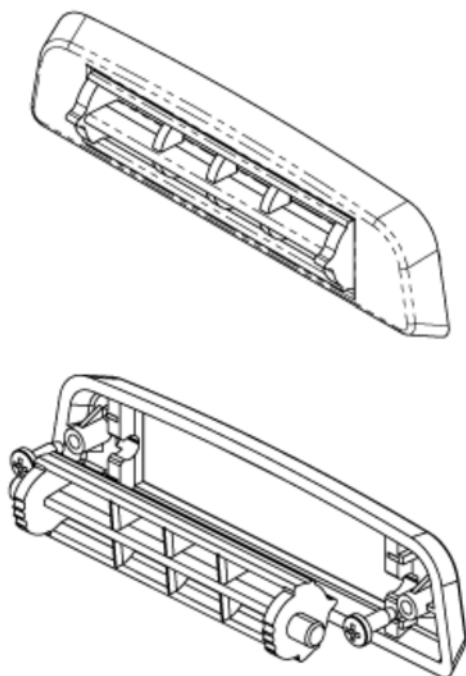

CARDIO • Bike • S Series Bike • S-RB

Air Vent Assy

Doc Number: **718-1107**
Rev: **C**

① Air Vent Assy*

*This part available as an assy only

Assembly diagrams show exploded views of parts and products. Some parts not available separately.

Air Vent Assy

Callout Part Number:	Description
1 718-1107	AIR VENT LOUVER ASSY, W/SCREWS

Parts are subject to availability. Part pricing may change with or without notice.
Check the Star Trac Support Website <http://support.startrac.com> for current part pricing.

October 21, 2009

CARDIO • Bike • S Series Bike • S-RB

Brake Assy

Slide: 1-5-25-58 • PD ID: 1059 • PROD Link ID: • D ID: 401

October 21, 2009

Brake Assy

Callout Part Number:	Description
1 800-4037	BRAKE ASSY KIT, PB6K