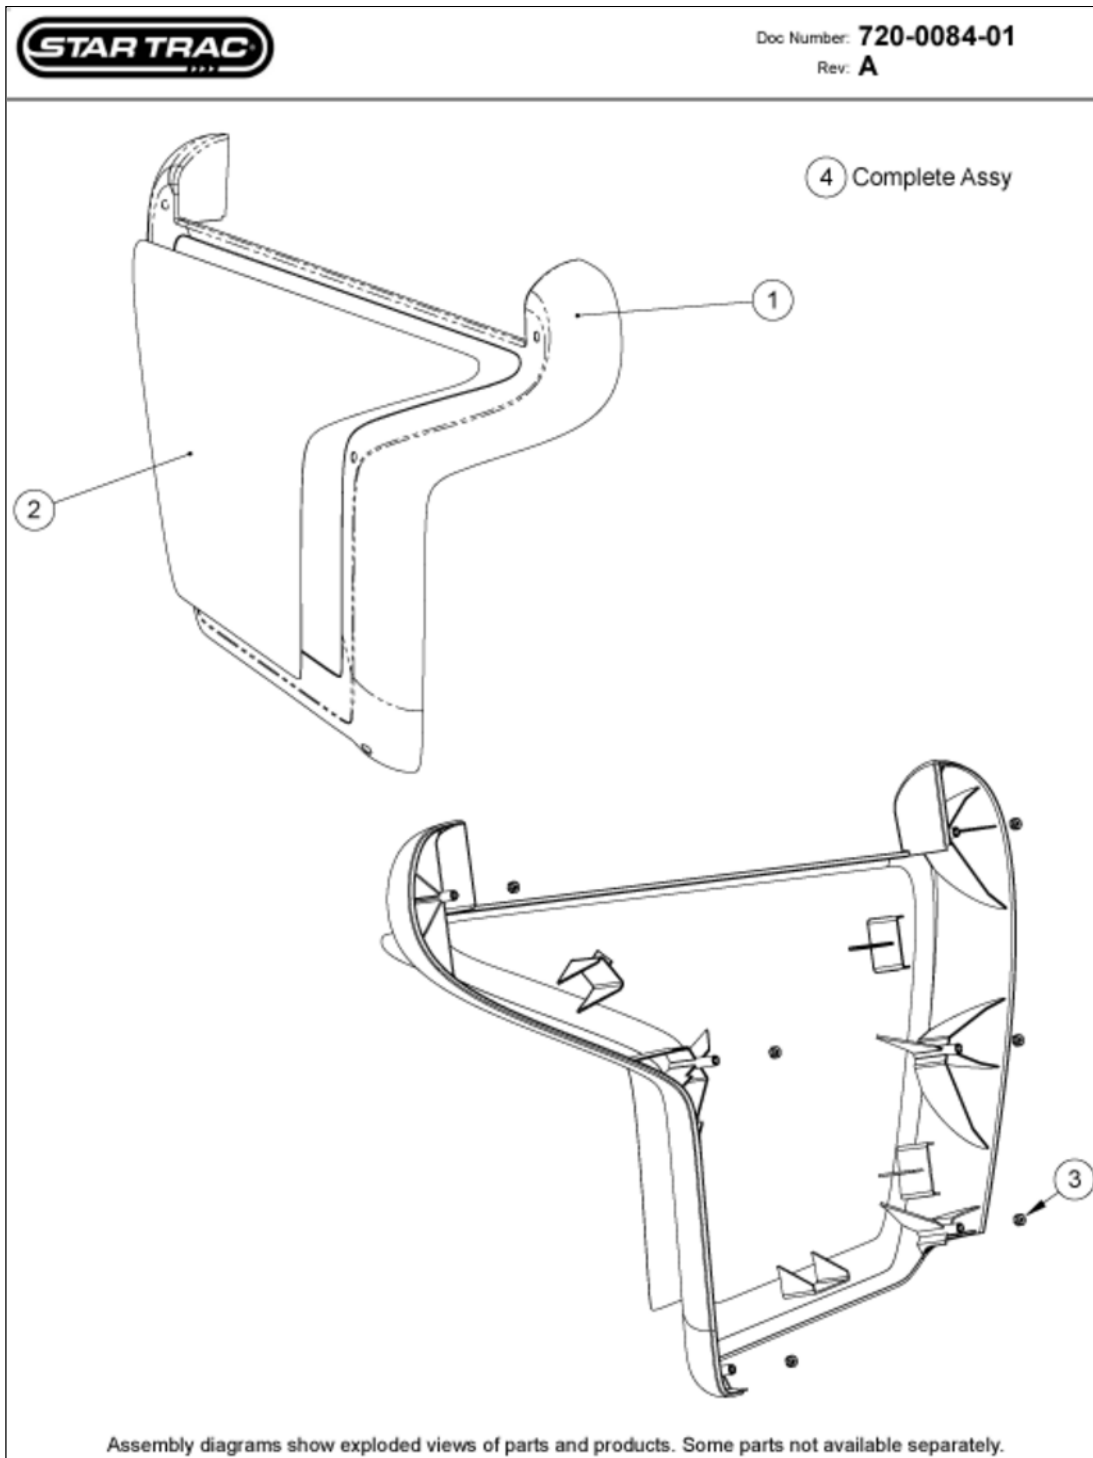

CARDIO • Bike • S Series Bike • S-RB

Shroud Kit

Recumbent

Rear Left

Assembly diagrams show exploded views of parts and products. Some parts not available separately.

Shroud Kit

Recumbent

Rear Left

Callout	Part Number:	Description
1	800-4008	SHROUD KIT (REAR-LT-RT), RB6K
2	050-1869-03	STICKER, REAR, LT
3	140-3267	ONSERT, PLASTIC BOSS, M4 THD
4	800-4008	SHROUD KIT (REAR-LT-RT), RB6K

Parts are subject to availability. Part pricing may change with or without notice.
Check the Star Trac Support Website <http://support.startrac.com> for current part pricing.

October 21, 2009