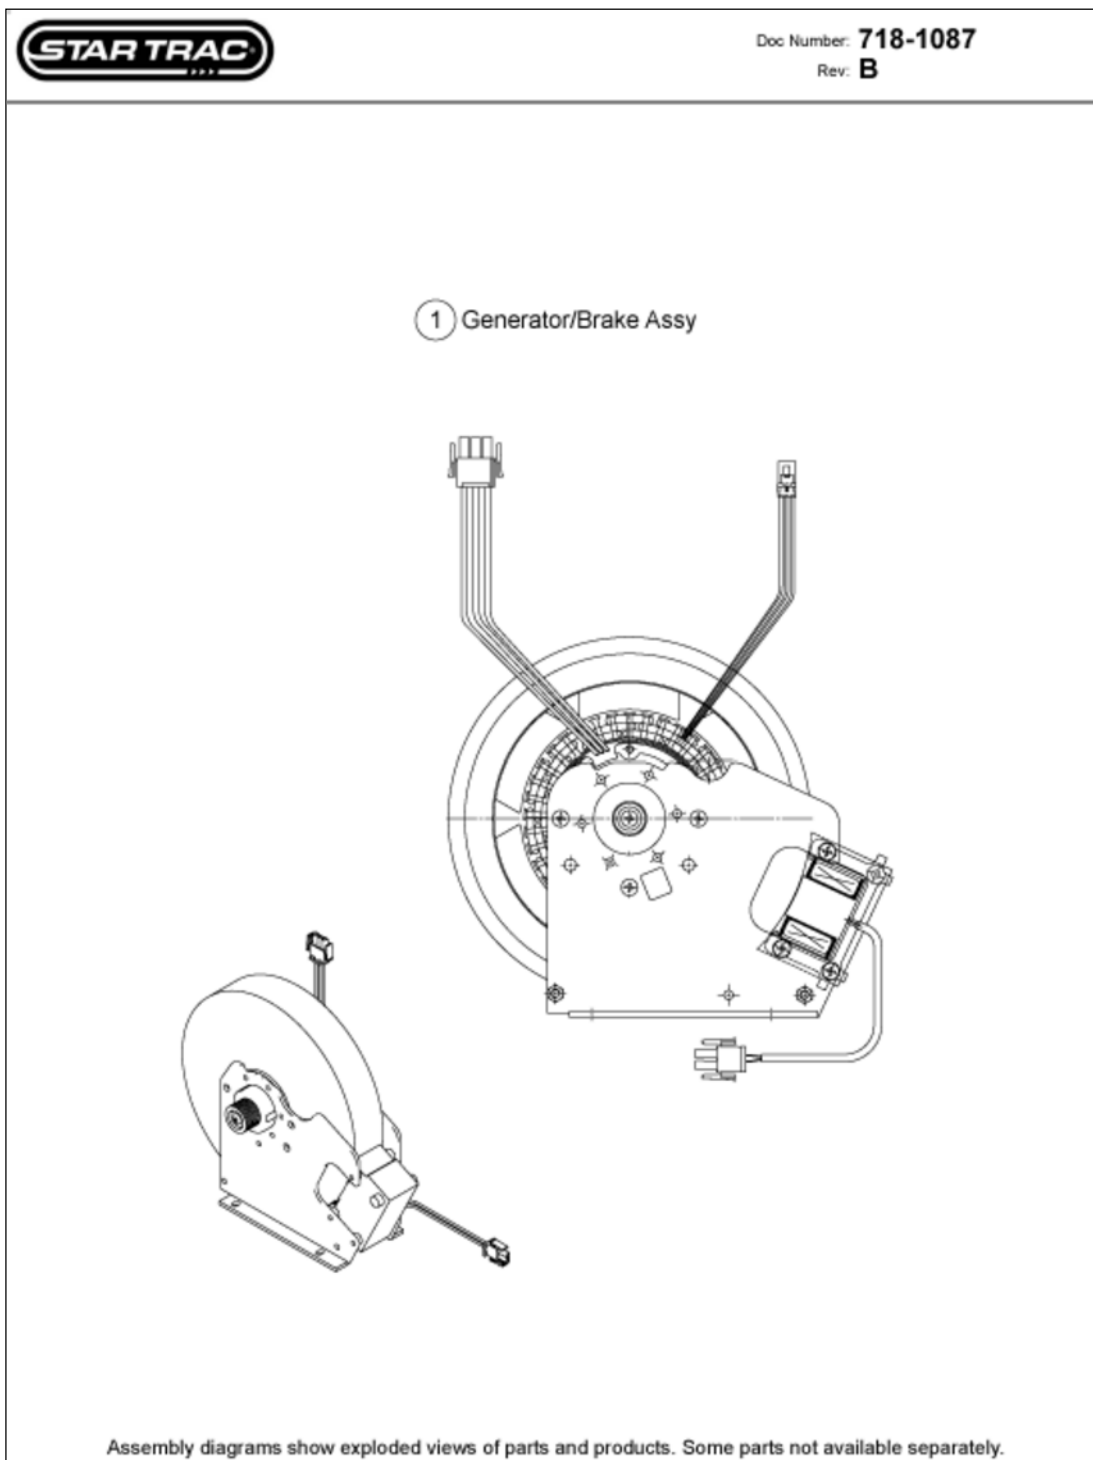

CARDIO • Bike • S Series Bike • S-RB

Brake Assy

Slide: 1-5-25-58 • PD ID: 1059 • PROD Link ID: • D ID: 401

October 21, 2009

Brake Assy