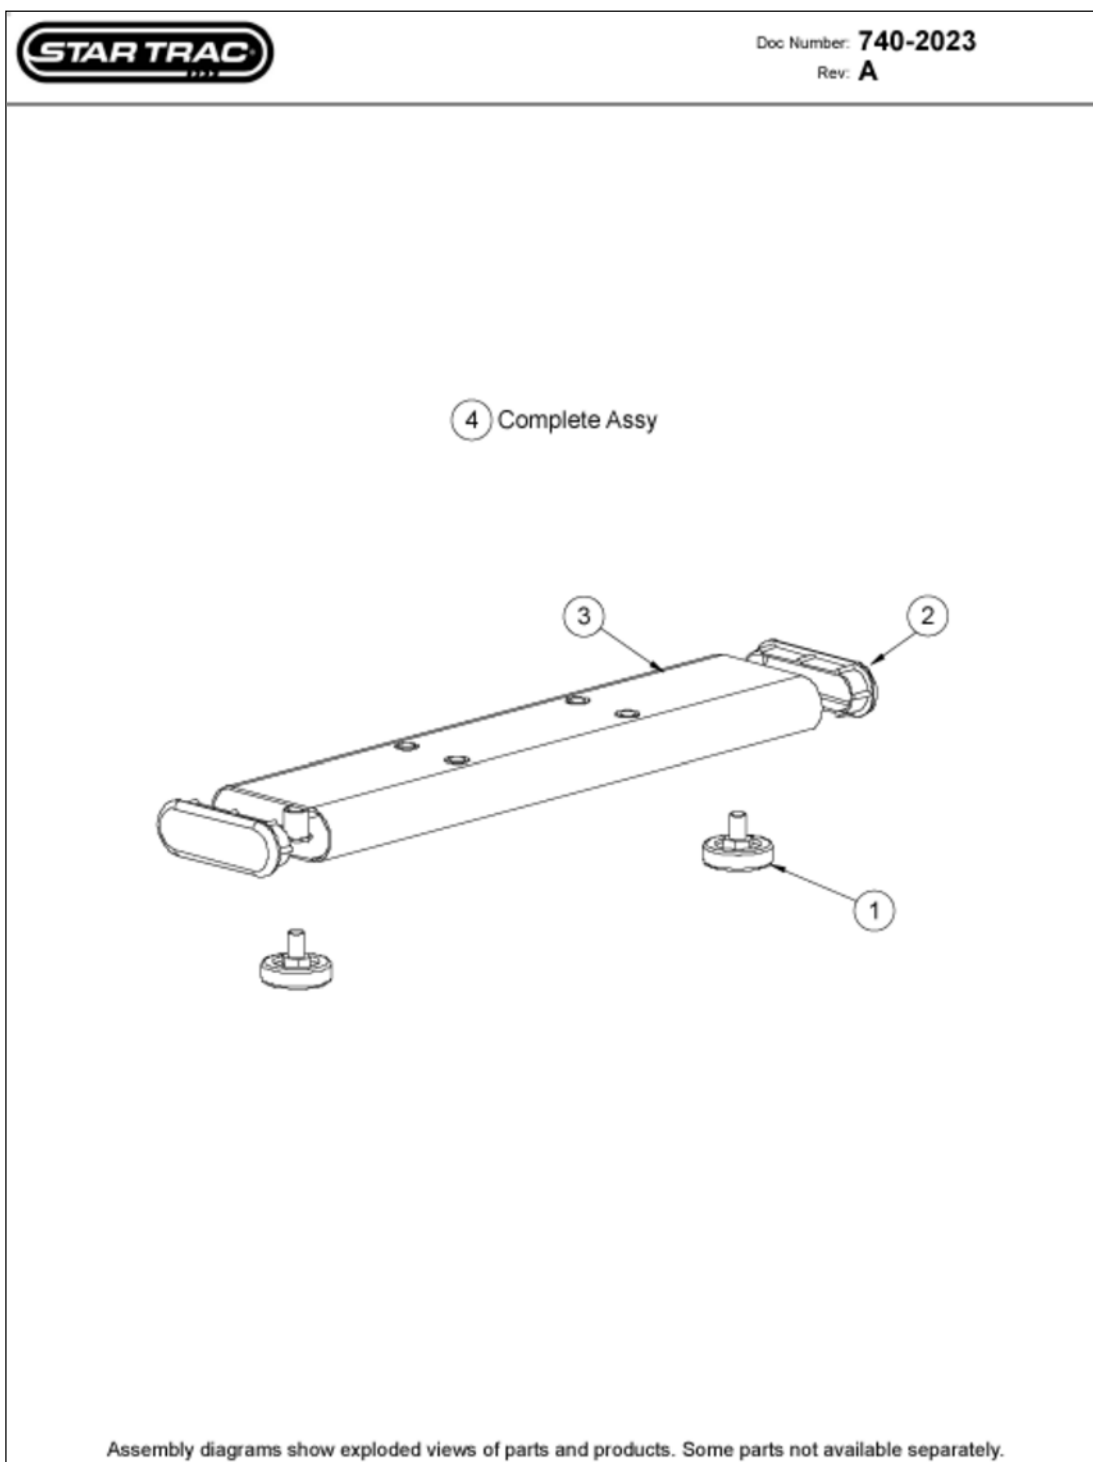

Main Frame Assy Recumbent

Callout	Part Number:	Description
1	740-2031	WELDMENT, FRAME, SPORT RB
2	800-4037	BRAKE ASSY KIT, PB6K
3	800-4004	CRANK ASSY W/PULLEY
4	718-1095	IDLER ADJ ASSY
5	130-1699	BELT, 410J7
6	740-0002	ASSY, LCB W/HEATSINK, SPORT BK
7	140-3250	BRKT, ANGLE, 4M
8	140-3243	SPRING, EXT
9	720-0073	SEAT TRACK ASSY
10	800-4008	SHROUD KIT (REAR-LT-RT), RB6K
11	800-4008	SHROUD KIT (REAR-LT-RT), RB6K
12	800-4007	SHROUD KIT (FRT-LT-RT), RB6K
13	800-4007	SHROUD KIT (FRT-LT-RT), RB6K
14	020-6502	CUP, SHROUD COVER
15	020-6552	BRKT, CABLES CLAMP
16	718-5085-KT	PEDAL SET, W/STRAP LT+RT
17	718-5085-KT	PEDAL SET, W/STRAP LT+RT
18	740-2059	ASSY, MAIN HARNESS, UB
19	110-3146	SCREW, 6-32X2.0" RHMS
20	140-3248	WASHER, M4 W/FLANGE
21	110-3177	SCREW, M5X16, SHC,HE,ISO4762
22	110-3230	SCREW, M5X20, SCH,HE,ISO4762
23	120-3252	WASHER, M5 ISO 7089
24	120-3255	WASHER, M12 LOCK ISO
25	110-3179	SCREW, M12X35 SHC, HE, ISO4762
26	120-3254	SPACER, SHROUD, RB,PRO BIKE
27	110-3171	SCREW, M6X20, SHC,HE,ISO4762
28	120-3246	WASHER, M6 ISO 7089
29	110-3236	NUT, M6XP1.0 UNLOCK
30	110-3167	SCREW, M4X0.7X64L, PHT,PH,CS,ZI

Parts are subject to availability. Part pricing may change with or without notice.
Check the Star Trac Support Website <http://support.startrac.com> for current part pricing.

October 21, 2009

CARDIO • Bike • S Series Bike • S-RB

Rear Foot Assy

Slide: 1-5-25-58 • PD ID: 1059 • PROD Link ID: • D ID: 561

October 21, 2009

Rear Foot Assy