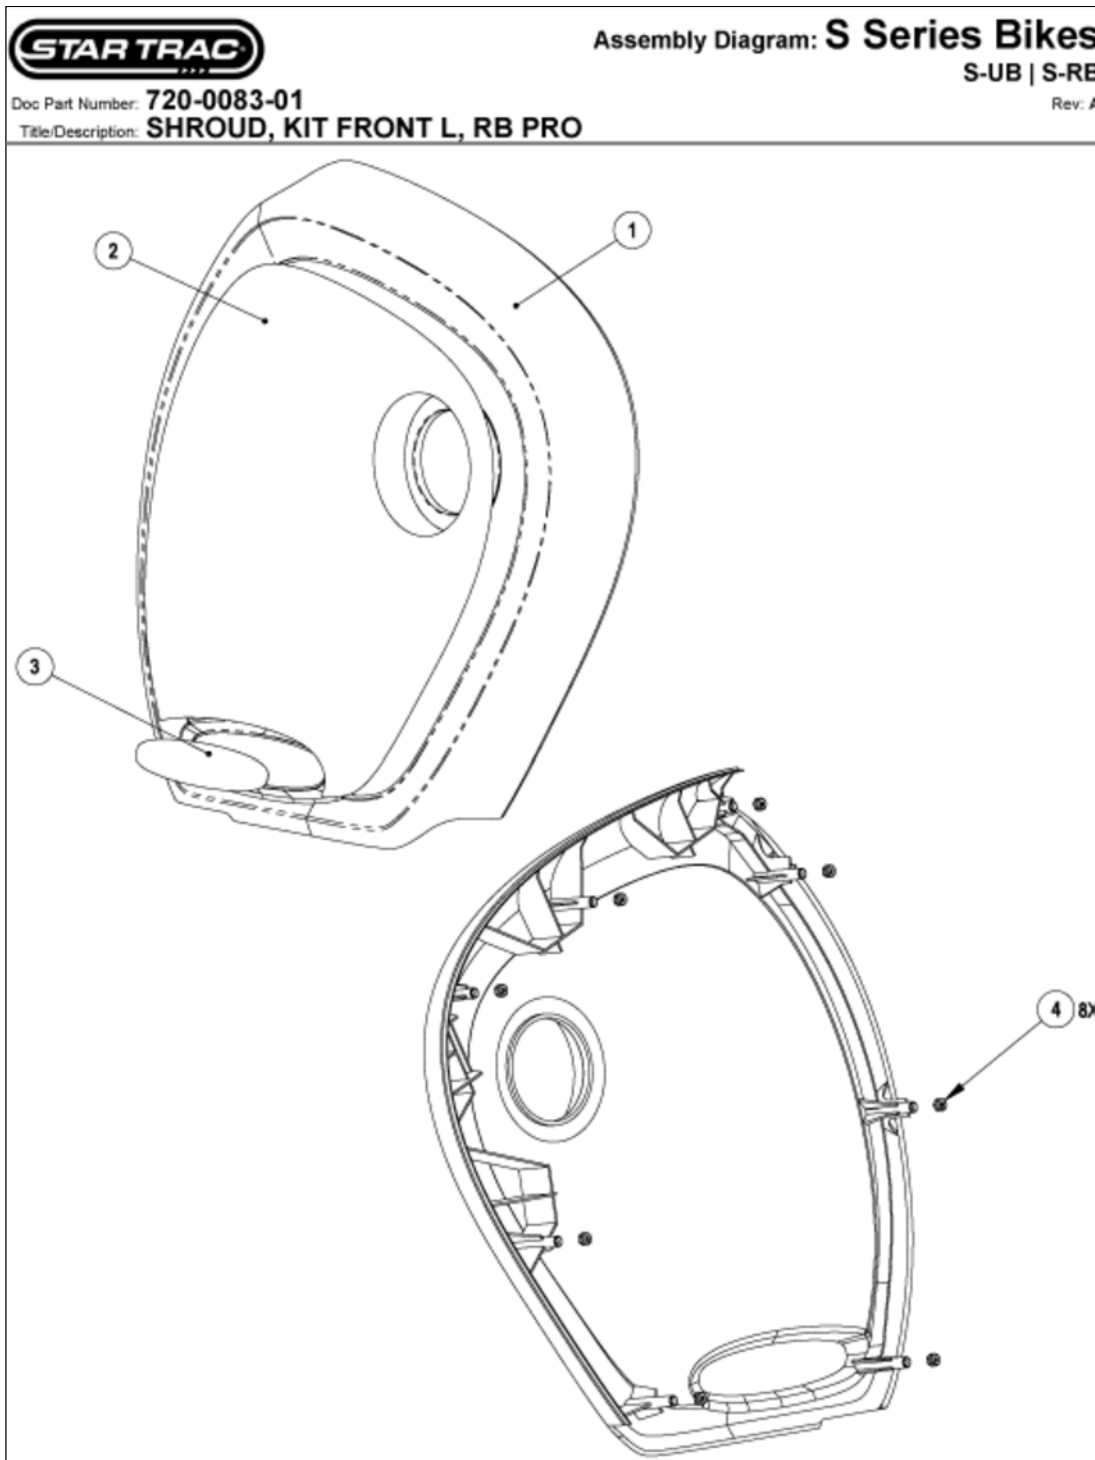

CARDIO • Bike • S Series Bike • S-RB

Shroud Kit

Recumbent

Front Left

Shroud Kit

Recumbent

Front Left

Callout	Part Number:	Description
1	020-6457-01	SHROUD, FRONT, LT
2	050-1869-01	STICKER, FRONT, LT
3	050-1883	STICKER, PB6K
4	140-3267	ONSERT, PLASTIC BOSS, M4 THD
5	800-4007	SHROUD KIT (FRT-LT-RT), RB6K

Parts are subject to availability. Part pricing may change with or without notice.
Check the Star Trac Support Website <http://support.startrac.com> for current part pricing.

October 21, 2009