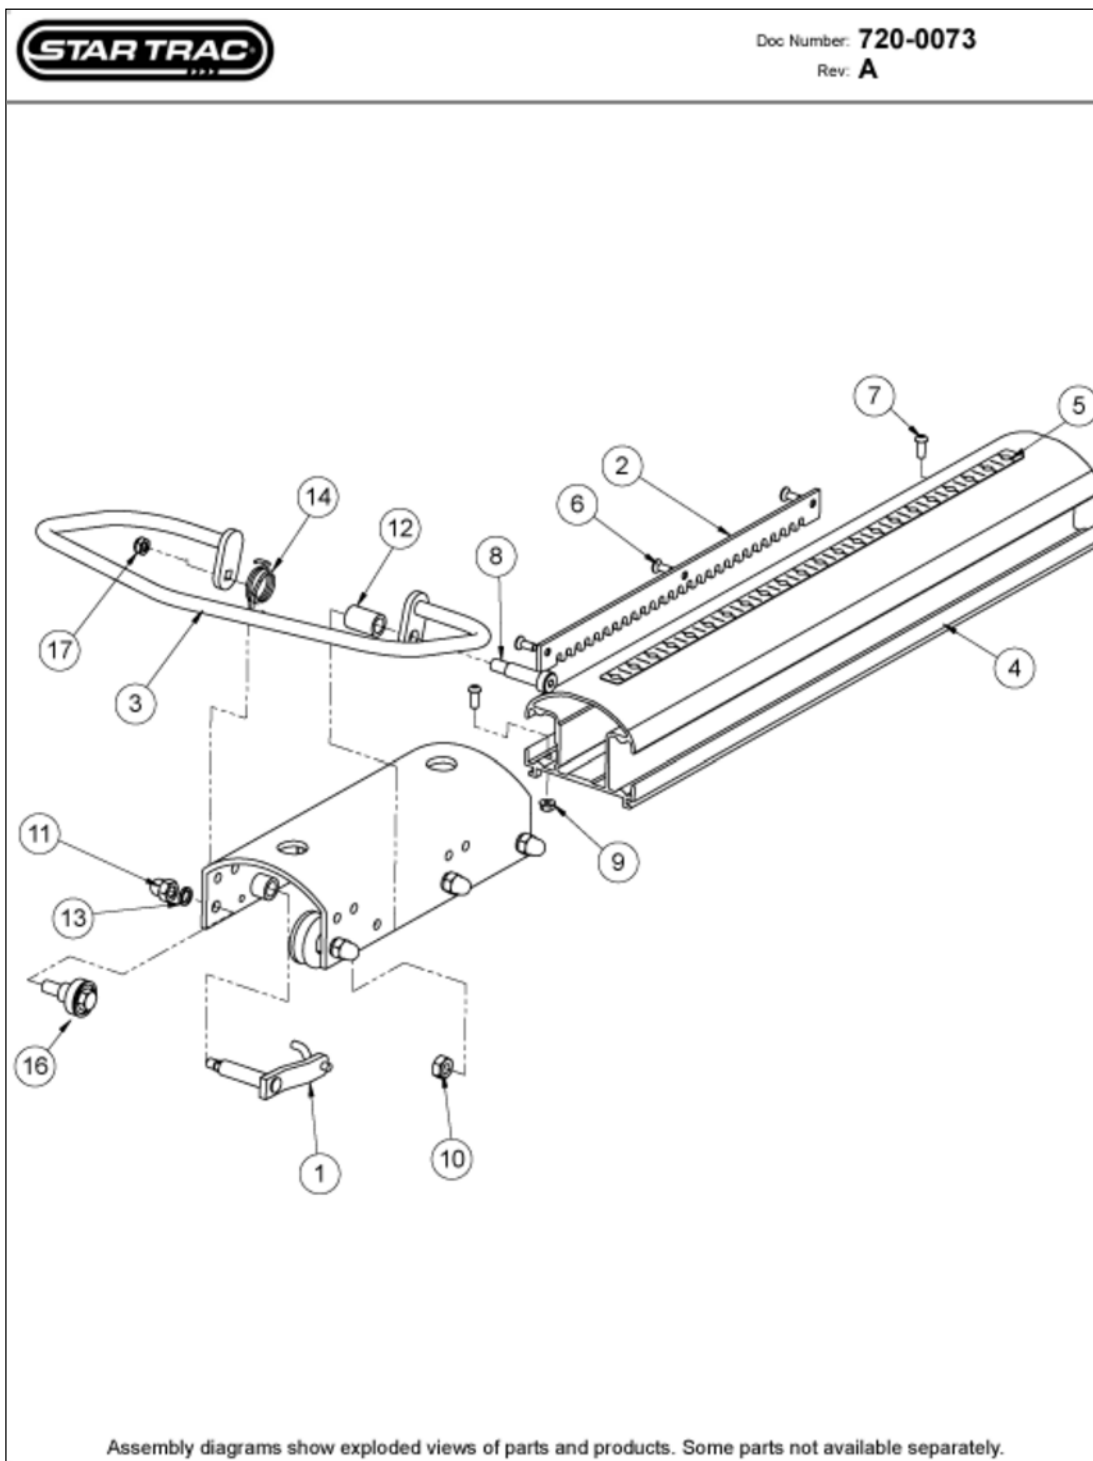

CARDIO • Bike • S Series Bike • S-RB

Seat Trac Assy Recumbent

Seat Trac Assy Recumbent

Callout	Part Number:	Description
1	020-6430	SEAT, LATCH PIN, REC
2	020-6441	SEAT RACK, RB6K
3	020-6449	SEAT, PIN LEVELER, REC
4	720-5074	ASSY, SEAT TRACK, RB8020
5	050-1865	STICKER, POSITION
6	110-3172	SCREW, M6X16, FHM,HE,ISO10642
7	110-3173	SCREW, M6X16, BHC, HE, ISO7380
8	110-3180	SCREW, 12MM X35 SHLD LG
9	110-3236	NUT, M6XP1.0 UNLOCK
10	110-3237	NUT, LOCK, M10XP1.5
11	110-3238	NUT, ACORN, M10
12	120-3248	SPACER, 19OD X13ID X28.448 LG
13	120-3256	WASHER, M10 LOCK ISO
14	140-3254	SPRING, LATCH, RB, PRO BIKE
15	720-0076	SEAT, CARRIAGE, WELDED
16	720-0073	SEAT TRACK ASSY
17	110-3256	NUT, NYLON-INSERT, M8 X 1.25
18	720-0073	SEAT TRACK ASSY

Parts are subject to availability. Part pricing may change with or without notice.
Check the Star Trac Support Website <http://support.startrac.com> for current part pricing.

October 21, 2009