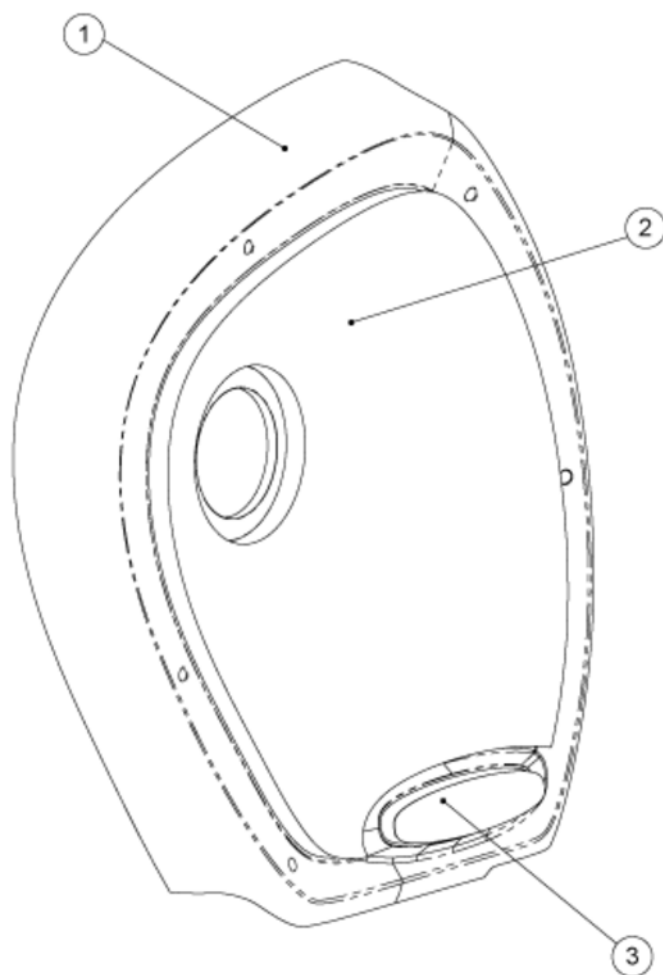

Shroud Kit

Recumbent

Front Right

Doc Number: 720-0083-02

Rev: A

4 Complete Assy

Assembly diagrams show exploded views of parts and products. Some parts not available separately.

Shroud Kit